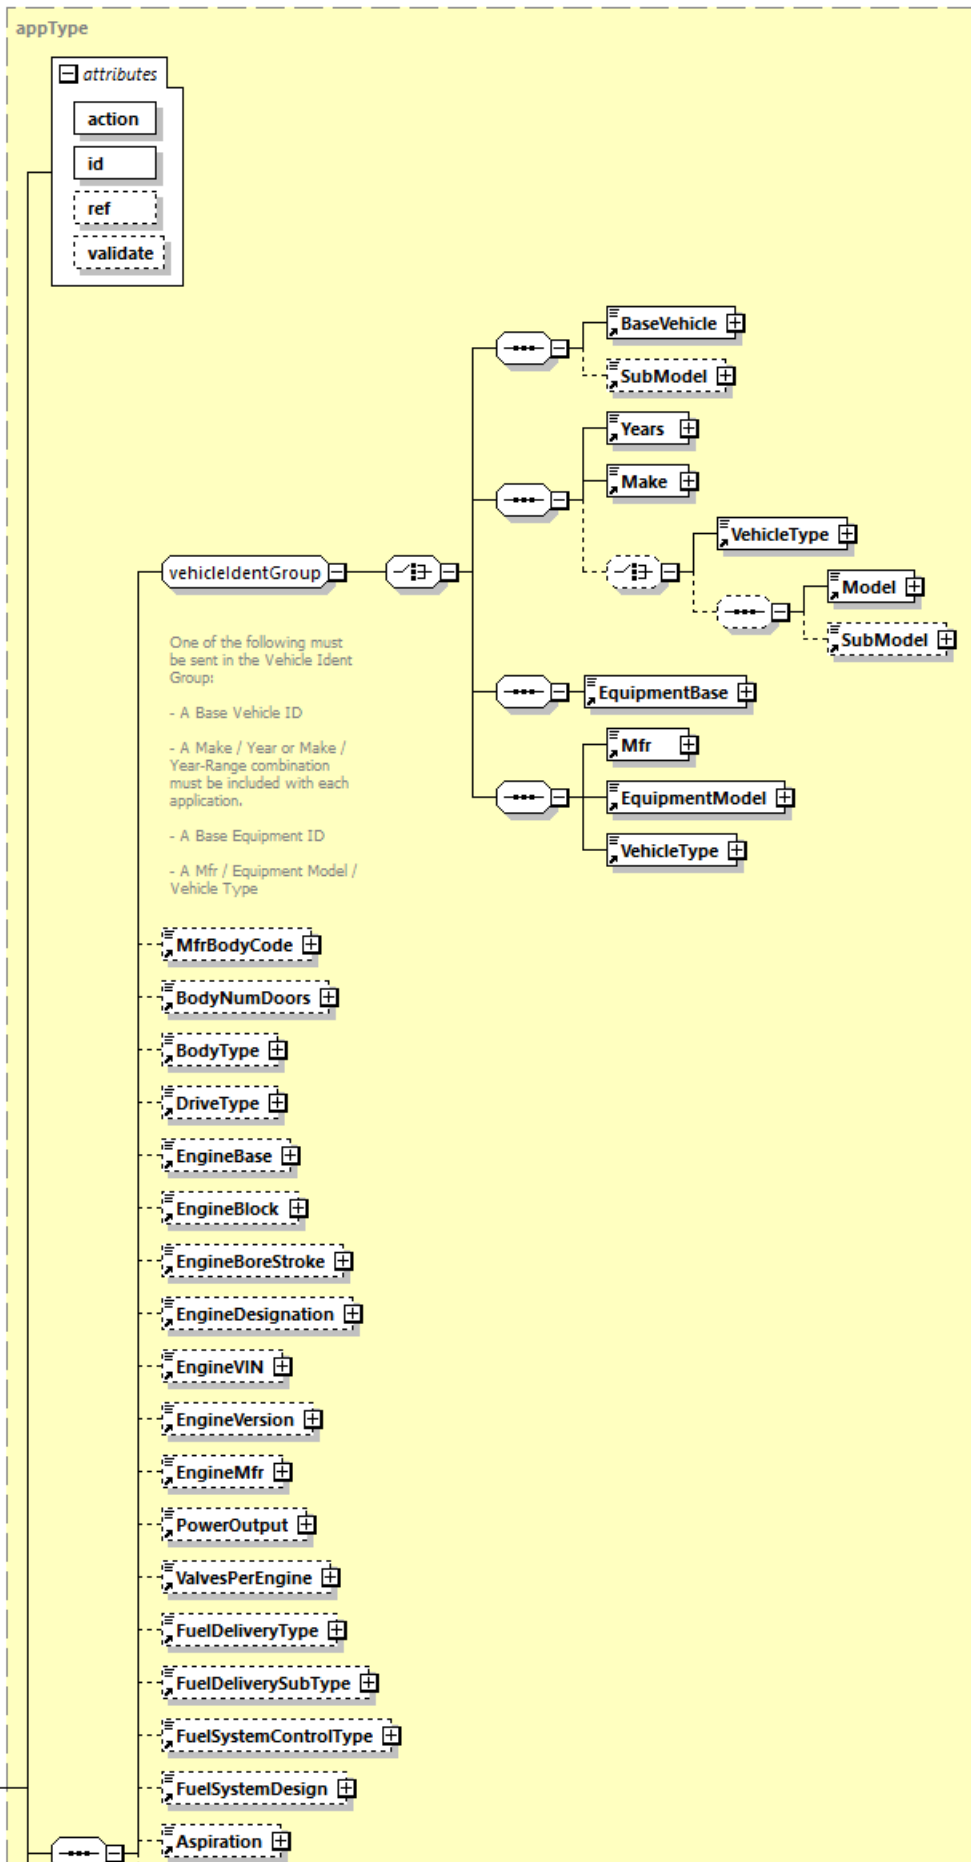

# ACES 4.0 XSD Schema Diagram